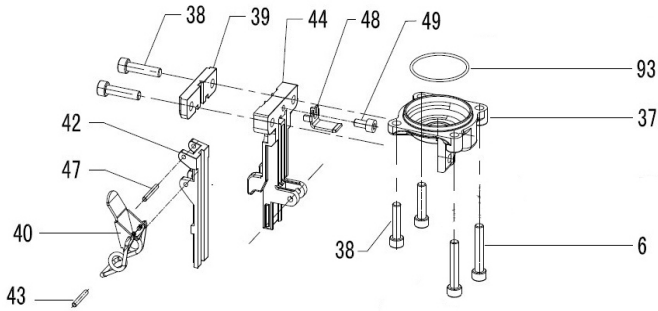

(N851K5) Magazine Assembly Kit contains:

#45	610100	BOLT M5X20	1
#75	610040	BOLT M4X20	1
#76	421240	MAGAZINE COVER AXIS	1
#77	421250	MAGAZINE COVER	1
#78	610310	NUT M4	1
#79	321980	MAGAZINE BRACKET	1
#80	620860	STOPPER SPRING	1
#81	321990	PUSHER POST	1
#82	610120	BOLT M5X25	2
#83	620870	DOOR SPRING	1
#88	630190	SNAP RING	1
#89	610320	NUT M5	3
#91	610110	BOLT M5X22	1
#92	421260	MAGAZINE	1

(N851K6) Nose Assembly Kit contains:

#6	610230	BOLT M6X30	2
#37	210600	NOSE BASE	1
#38	610220	BOLT M6X25	4
#39	210610	NOSE COVER (A)	1
#40	322870	LOCK SWITCH	1
#42	210620	NOSE COVER (B)	1
#43	640160	ROLL PIN 3X25	1
#44	210630	NOSE	1
#47	640140	ROLL PIN 3X22	1
#48	321950	NAIL GUIDE	1
#49	610060	BOLT M5X10	1
#93	510640	O-RING 47.5X1.8	1