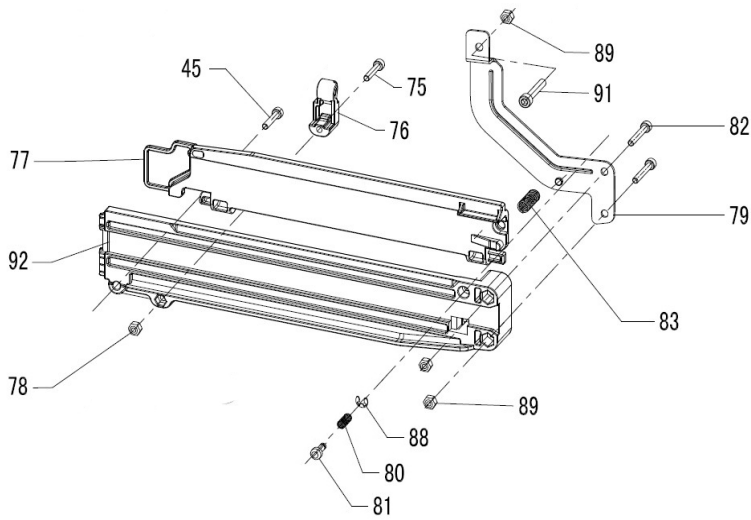

(N851K5) Magazine Assembly Kit contains:

#45	610100	BOLT M5X20	1
#75	610040	BOLT M4X20	1
#76	421240	MAGAZINE COVER AXIS	1
#77	421250	MAGAZINE COVER	1
#78	610310	NUT M4	1
#79	321980	MAGAZINE BRACKET	1
#80	620860	STOPPER SPRING	1
#81	321990	PUSHER POST	1
#82	610120	BOLT M5X25	2
#83	620870	DOOR SPRING	1
#88	630190	SNAP RING	1
#89	610320	NUT M5	3
#91	610110	BOLT M5X22	1
#92	421260	MAGAZINE	1

(N851K6) Nose Assembly Kit contains:

#6	610230	BOLT M6X30	2
#37	210600	NOSE BASE	1
#38	610220	BOLT M6X25	4
#39	210610	NOSE COVER (A)	1
#40	322870	LOCK SWITCH	1
#42	210620	NOSE COVER (B)	1
#43	640160	ROLL PIN 3X25	1
#44	210630	NOSE	1
#47	640140	ROLL PIN 3X22	1
#48	321950	NAIL GUIDE	1
#49	610060	BOLT M5X10	1
#93	510640	O-RING 47.5X1.8	1