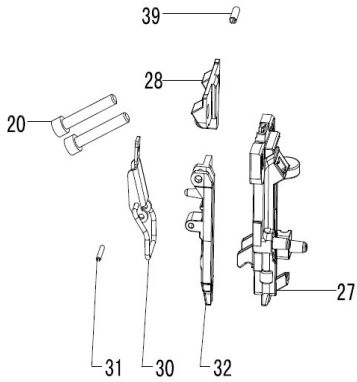

**(NT65K5) Magazine Assembly Kit contains:**

#22	610320	NUT M5	2
#50	630140	WASHER	2
#52	420710	MAGAZINE FRAME	1
#53	420700	MAGAZINE	1
#57	321100	MAGAZINE GUIDE	1
#59	321090	STOP LEVER	1
#60	610080	BOLT M5X16	2

**(NT65K6) Nose Assembly Kit contains:**

#20	610240	BOLT M6X35	2
#27	210300	NOSE	1
#28	210290	NOSE COVER(A)	1
#30	321030	LOCK SWITCH	1
#31	640120	ROLL PIN 3X18	1
#32	210280	NOSE COVER (B)	1
#39	630120	STEEL BALL	1