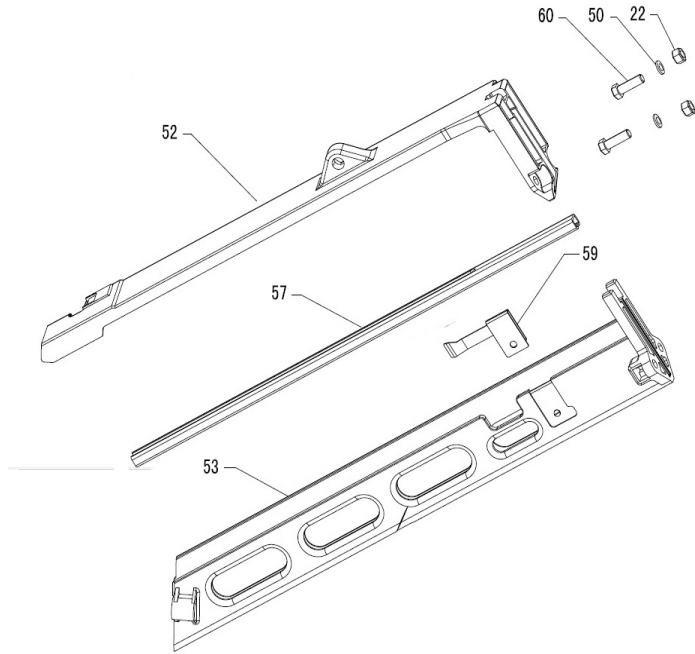

**(NT65K5) Magazine Assembly Kit contains:**

#22	610320	NUT M5	2
#50	630140	WASHER	2
#52	420710	MAGAZINE FRAME	1
#53	420700	MAGAZINE	1
#57	321100	MAGAZINE GUIDE	1
#59	321090	STOP LEVER	1
#60	610080	BOLT M5X16	2

**(NT65K6) Nose Assembly Kit contains:**

#20	610240	BOLT M6X35	2
#27	210300	NOSE	1
#28	210290	NOSE COVER(A)	1
#30	321030	LOCK SWITCH	1
#31	640120	ROLL PIN 3X18	1
#32	210280	NOSE COVER (B)	1
#39	630120	STEEL BALL	1